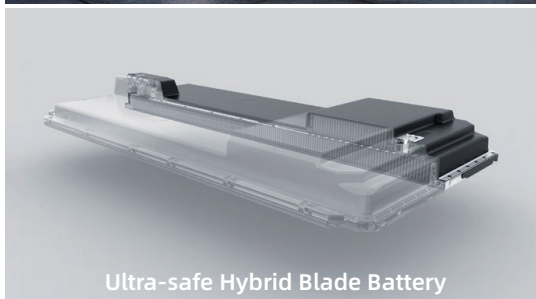

# PLUG-IN HYBRID SEDAN

NEV GAME CHANGER

1245 KM

NEDC

3.8L/100km fuel consumption

Cutting-edge Electric Hybrid System (EHS)

7.9s 0-100km/h acceleration

Exceptional NVH performance